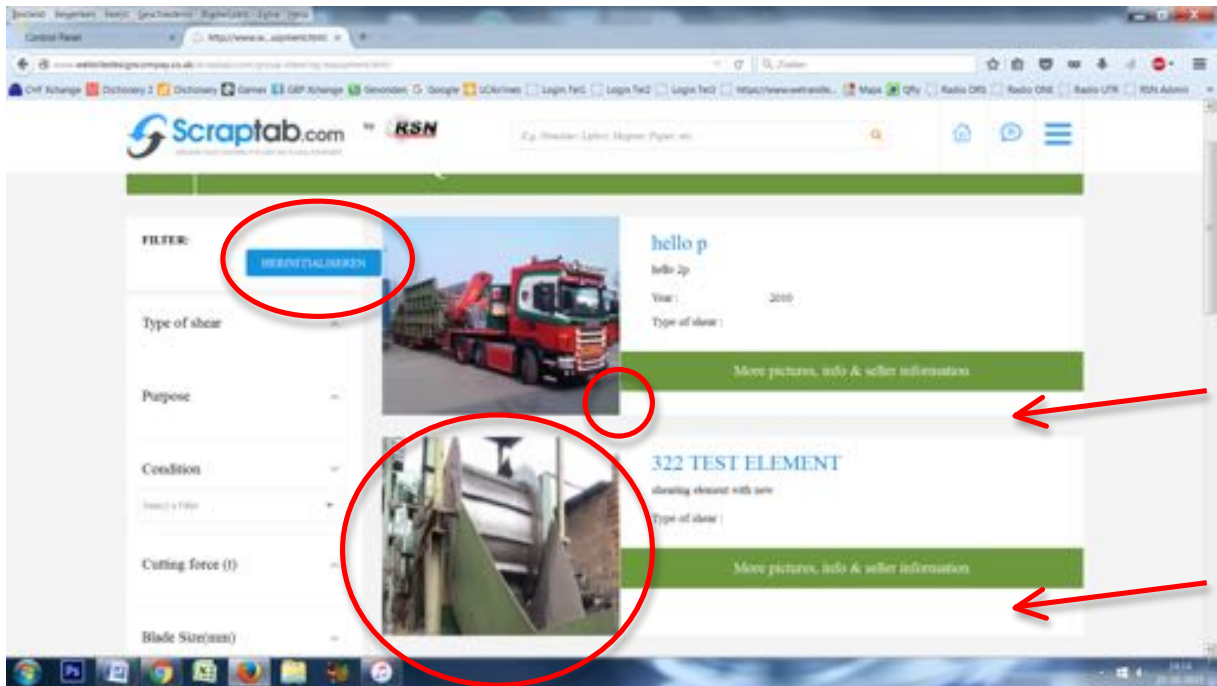

**PROPOSAL TIS INDIA vs. RESULT DIFFERENT BROWSERS**

**FIRST 4 SCREENSHOTS: PROPOSAL TIS INDIA**

**BROWSER: FIREFOX**

Frames not in line

Group pictures are not there and can only be seen as you go over it with the mouse.

Scraplab.com RSN

**PRODUCT INFORMATION**

Make/Model:	350
Max Capacity:	3500
Make:	ALDORAN
Model:	APS 350T (Lamin)
Year:	2004
Max speed(m):	100
Capacity(kg):	2
Condition:	+++
Cutting Area (m):	12
Shear:	Shear
Notes:	<ul style="list-style-type: none"><li>• Test time for extra level</li><li>• Assembly manual</li><li>• Test time for extra level?</li><li>• Wheel parts included</li></ul>