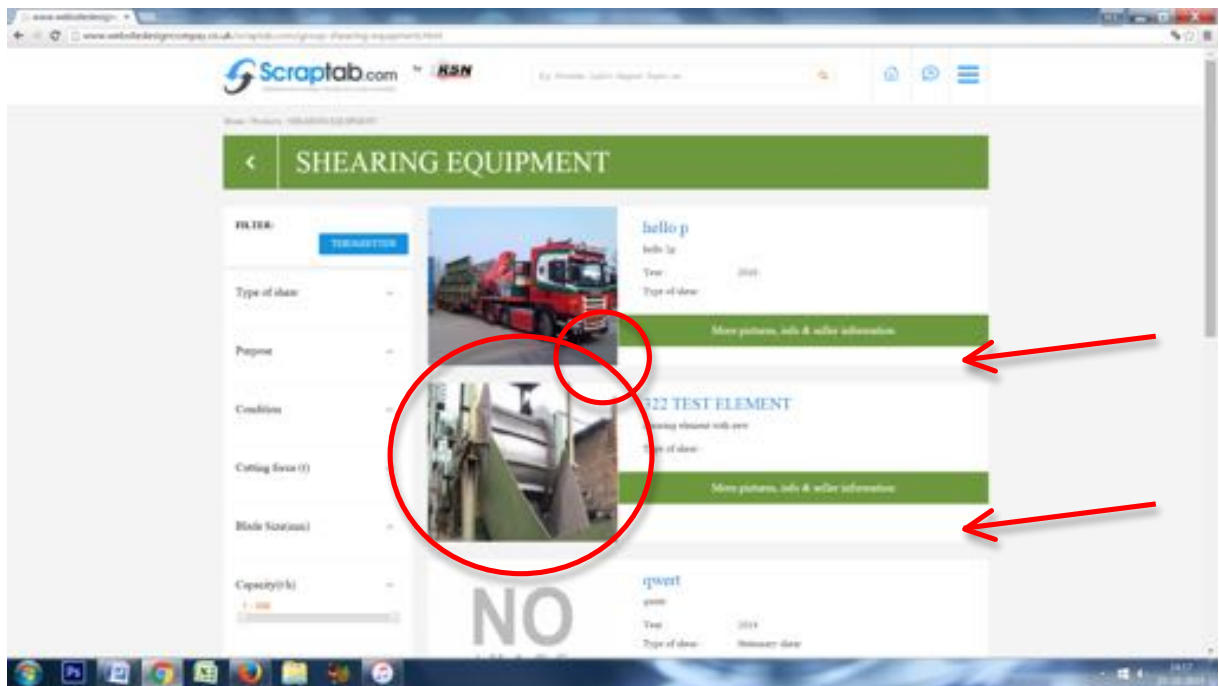

Pictures out of frames

Boxes out of frames

Pictures taken out of shape

Frame size for movies should be fixed so that this cannot happen.

'Local Supplier' frame incorrect size and incorrect location.

**BROWSER: GOOGLE CHROME**